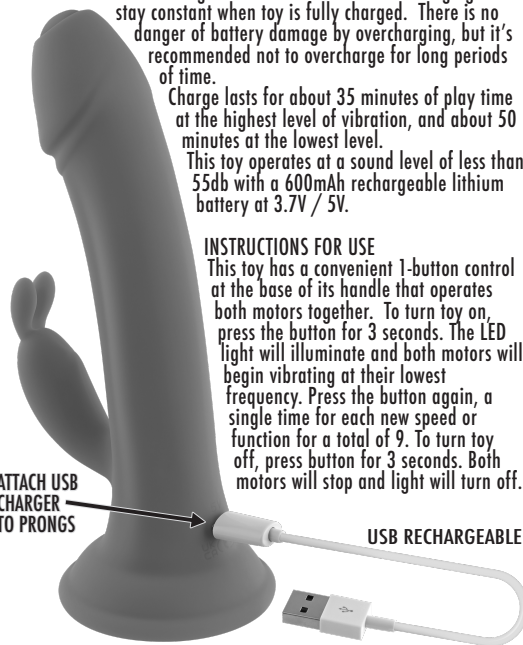

EVOLVED
Love is Back

Product Specifications:

Material: Silicone
Battery: Li-ion battery,
3.7V/600mAh
Voltage: 5V
Number of Vibrations: 9
vibration (2 motors)
User time: 35-50 minutes
Sound Level: <55dbs

CHARGING INSTRUCTIONS

This toy arrives with a partial charge. It is recommended to charge fully before first. To charge, connect the USB plug into a power source and the magnetic DC charger onto the pins at the back of the toy's base.

Initial and subsequent charges will take about 90 minutes to complete.

The indicator light will flash while device is charging and stay constant when toy is fully charged. There is no danger of battery damage by overcharging, but it's recommended not to overcharge for long periods of time.

Charge lasts for about 35 minutes of play time at the highest level of vibration, and about 50 minutes at the lowest level.

This toy operates at a sound level of less than 55db with a 600mAh rechargeable lithium battery at 3.7V / 5V.

INSTRUCTIONS FOR USE

This toy has a convenient 1-button control at the base of its handle that operates both motors together. To turn toy on, press the button for 3 seconds. The LED light will illuminate and both motors will begin vibrating at their lowest frequency. Press the button again, a single time for each new speed or function for a total of 9. To turn toy off, press button for 3 seconds. Both motors will stop and light will turn off.

ATTACH USB
CHARGER
TO PRONGS

USB RECHARGEABLE