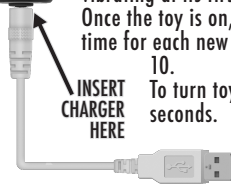

INSERT
CHARGER
HERE