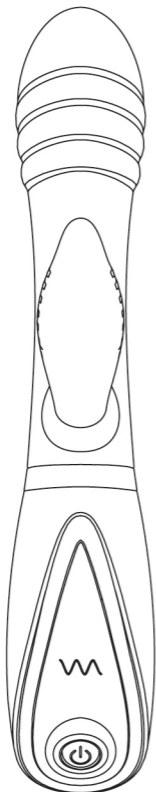

 <http://www.evolvednovelties.com/>

EVOLVED[®]
Love is Back[®]

Product Specifications:

Category: vibrator

User: women

Material: pure silicone + ABS buttons

Finish: matt/shiny

Size: H: 22.5cm W: 2.5cm D: 2.5cm

Battery: built-in Li battery

Voltage: 5V

Number of Vibrations: 24

User time: 50 minutes

Sound Level: <45DB

1. Vibrator comes partially charged, but it is recommended to charge it fully before use.
2. Connect the USB plug into the USB port of your computer or other output of V5 charger, and the other end of the DC charger into toy's input.
3. Initial charge takes less than 2 ½ hours, subsequent charges take about 2 ½ hours.
4. Charge lasts for 45 minutes of play time at the highest setting, and 2 hours at lower settings.
5. The red indicator light will flash while device is charging. When fully charged, the blue indicator light will remain solid.
6. Charging voltage is DC 5.0 V
There is no danger of battery damage by overcharging.
7. Toy vibration strength will weaken as battery power depletes.
8. To turn off device, press the On/Off button for 3 seconds.