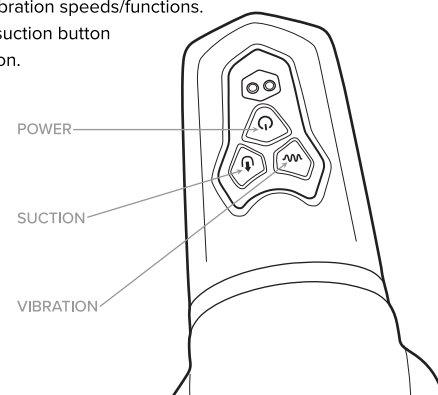

Product Dimensions: 8.07 x 3.46 x 2.08 (in)
IPX Rating: IPX6 High pressure water resistant
Battery: Rechargeable
Charge Time: Do not exceed 180 minutes
Run Time: 80 minutes
Modes: 16

PLAY

- * Press and hold power button for 3 seconds to power on and enter standby mode.
- * Quick press power button to activate and cycle through suction modes.
- * Quick press vibration button to activate and cycle through vibration speeds/functions.
- * Press and hold suction button to activate suction.

CHARGE

- * The light will blink while the device is charging.
- * The light will become solid once the device is fully charged.