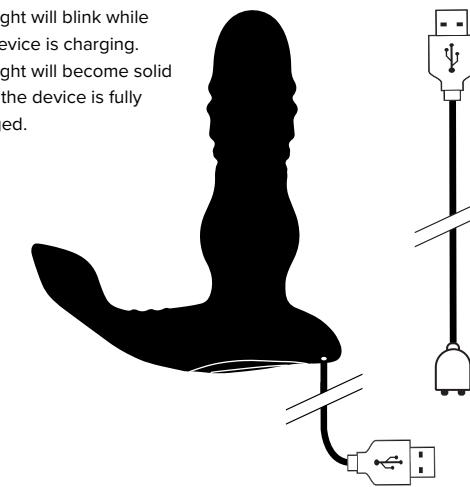

CHARGE

- The light will blink while the device is charging.
- The light will become solid once the device is fully charged.