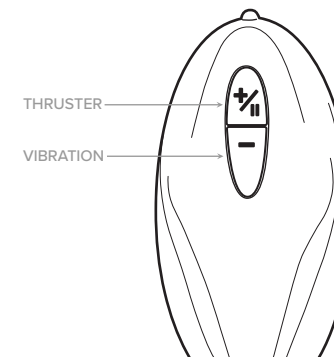

Renegade

APEX PROSTATE MASSAGER WITH REMOTE

For warranty information, latest products, and news visit us at:
nsnovelties.com

PLAY

- * Press & hold power button for two seconds until indicator light turns on to power on and enter standby mode.
- * Quick press the power button to cycle through thruster speeds/functions.
- * Quick press the vibration button to cycle through vibration speeds/functions.
- * Press & hold power button for two seconds to power off.

SET UP

PLAYING WITH REMOTE

- * To use the remote, put the device in standby mode.
- * Quick press the top button to activate and cycle through thruster speeds/functions.
- * Quick press the bottom button to activate and cycle through vibration speeds/functions.

Product Dimensions: 5.59 x 1.54 x 4.06 (in),
Remote: 3.15 x 1.54 x 1.1
IPX Rating: IPX7 Waterproof 30 min. immersion 3 ft.,
Remote: IPX4 Splashproof
Battery: Rechargeable, Remote: AAA
Charge Time: Do not exceed 120 minutes
Run Time: 50 minutes
Modes: 14