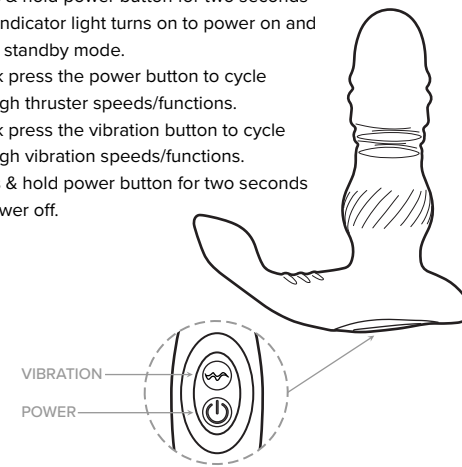

Renegade

APEX PROSTATE MASSAGER WITH REMOTE

For warranty information, latest products, and news visit us at:
nsnovelties.com

PLAY

- * Press & hold power button for two seconds until indicator light turns on to power on and enter standby mode.
- * Quick press the power button to cycle through thruster speeds/functions.
- * Quick press the vibration button to cycle through vibration speeds/functions.
- * Press & hold power button for two seconds to power off.

SET UP

PLAYING WITH REMOTE

- * To use the remote, put the device in standby mode.
- * Quick press the top button to activate and cycle through thruster speeds/functions.
- * Quick press the bottom button to activate and cycle through vibration speeds/functions.

Product Dimensions: 5.59 x 1.54 x 4.06 (in),
Remote: 3.15 x 1.54 x 1.1
IPX Rating: IPX7 Waterproof 30 min. immersion 3 ft.,
Remote: IPX4 Splashproof
Battery: Rechargeable, Remote: AAA
Charge Time: Do not exceed 120 minutes
Run Time: 50 minutes
Modes: 14