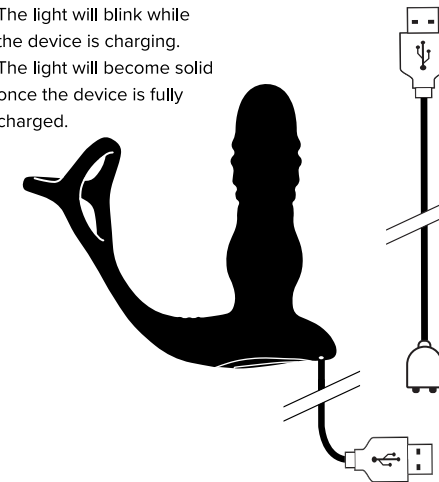

Renegade

THE HANDYMAN CR AND PROSTATE MASSAGER WITH REMOTE

For warranty information, latest products, and news visit us at:
nsnovelties.com

PLAY

- * Press & hold power button for two seconds until indicator light turns on to power on and enter standby mode.
- * Quick press the power button to cycle through thruster speeds/functions.
- * Quick press the vibration button to cycle through vibration speeds/functions.
- * Press & hold power button for two seconds to power off.

SET UP

PLAYING WITH REMOTE

- * To use the remote, put the device in standby mode.
- * Quick press the top button to activate and cycle through thruster speeds/functions.
- * Quick press the bottom button to activate and cycle through vibration speeds/functions.

CHARGE

- * The light will blink while the device is charging.
- * The light will become solid once the device is fully charged.

CARE

- * Turn off device when not in use.
- * Do not operate the device while charging.
- * Please follow the charge times indicated in the device specifications.
- * Wash after each use with liquid anti-bacterial soap and water.
- * Pat dry with a cotton towel and allow to air dry completely.

Product Dimensions: 5.71 x 2.13 x 4.06 (in),
Remote: 3.15 x 1.54 x 1.1
IPX Rating: IPX7 Waterproof 30 min. immersion 3 ft.,
Remote: IPX4 Splashproof
Battery: Rechargeable, Remote: AAA
Charge Time: Do not exceed 120 minutes
Run Time: 50 minutes
Modes: 14