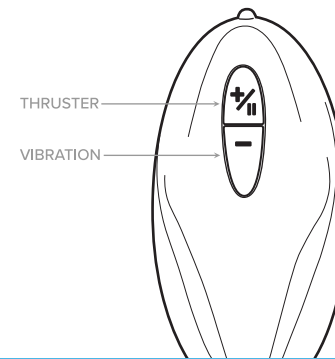

Renegade

THE HANDYMAN CR AND PROSTATE MASSAGER WITH REMOTE

For warranty information, latest products, and news visit us at:
nsnovelties.com

PLAY

- * Press & hold power button for two seconds until indicator light turns on to power on and enter standby mode.
- * Quick press the power button to cycle through thruster speeds/functions.
- * Quick press the vibration button to cycle through vibration speeds/functions.
- * Press & hold power button for two seconds to power off.

SET UP

PLAYING WITH REMOTE

- * To use the remote, put the device in standby mode.
- * Quick press the top button to activate and cycle through thruster speeds/functions.
- * Quick press the bottom button to activate and cycle through vibration speeds/functions.

Product Dimensions: 5.71 x 2.13 x 4.06 (in),
Remote: 3.15 x 1.54 x 1.1
IPX Rating: IPX7 Waterproof 30 min. immersion 3 ft.,
Remote: IPX4 Splashproof
Battery: Rechargeable, Remote: AAA
Charge Time: Do not exceed 120 minutes
Run Time: 50 minutes
Modes: 14