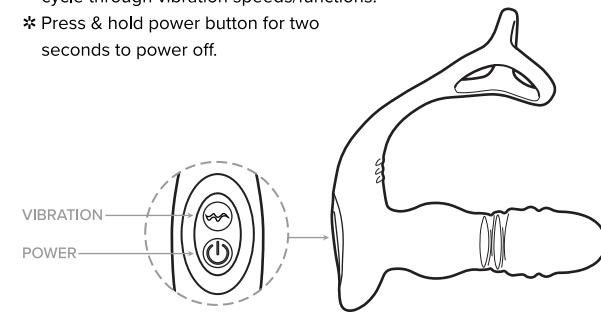

Renegade

THE HANDYMAN CR AND PROSTATE MASSAGER WITH REMOTE

For warranty information, latest products, and news visit us at:
nsnovelties.com

PLAY

- * Press & hold power button for two seconds until indicator light turns on to power on and enter standby mode.
- * Quick press the power button to cycle through thruster speeds/functions.
- * Quick press the vibration button to cycle through vibration speeds/functions.
- * Press & hold power button for two seconds to power off.

SET UP

PLAYING WITH REMOTE

- * To use the remote, put the device in standby mode.
- * Quick press the top button to activate and cycle through thruster speeds/functions.
- * Quick press the bottom button to activate and cycle through vibration speeds/functions.

Product Dimensions: 5.71 x 2.13 x 4.06 (in),
Remote: 3.15 x 1.54 x 1.1
IPX Rating: IPX7 Waterproof 30 min. immersion 3 ft.,
Remote: IPX4 Splashproof
Battery: Rechargeable, Remote: AAA
Charge Time: Do not exceed 120 minutes
Run Time: 50 minutes
Modes: 14