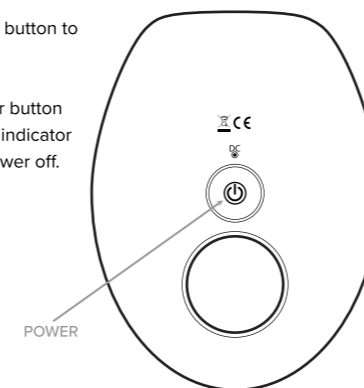

SET UP

* After **Love Spouse** is downloaded, register and log into the App. (Bluetooth must be on. There is no personal information needed to register.)
* Click "+" on homepage of App to scan the product QR code below to bind the App with mobile phone; Or click "+" to enter the product code "**8849**" to bind the App with mobile phone.

3374

PLAY

* Press & hold power button on Grinder for 2 seconds until indicator light blinks to enter standby mode.
* Quick press power button to cycle through speeds/functions.
* Press & hold power button for 3 seconds until indicator light turns off to power off.

Product Dimensions: 5.91 x 4.13 x 0.98 (in)
IPX Rating: IPX7 Waterproof 30 min. immersion 3 ft.
Battery: Rechargeable
Charge Time: Do not exceed 90 minutes
Run Time: 60 minutes
Modes: 10