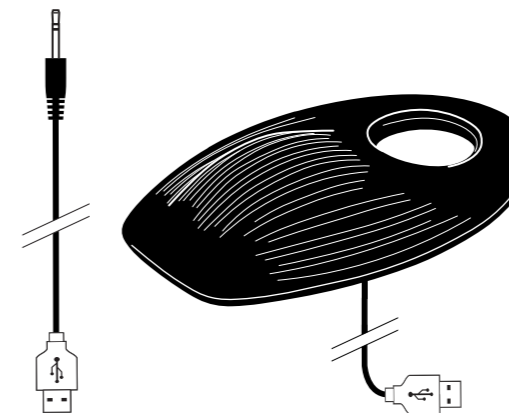

SET UP

* After **Love Spouse** is downloaded, register and log into the App. (Bluetooth must be on. There is no personal information needed to register.)
* Click "+" on homepage of App to scan the product QR code below to bind the App with mobile phone; Or click "+" to enter the product code "**8849**" to bind the App with mobile phone.

3374

PLAY

* Press & hold power button on Grinder for 2 seconds until indicator light blinks to enter standby mode.
* Quick press power button to cycle through speeds/functions.
* Press & hold power button for 3 seconds until indicator light turns off to power off.

CHARGE

* The light will blink while the device is charging.
* The light will become solid once the device is fully charged.

CARE

* Turn off device when not in use.
* Do not operate the device while charging.
* Please follow the charge times indicated in the device specifications.
* Wash after each use with liquid anti-bacterial soap and water.
* Pat dry with a cotton towel and allow to air dry completely.

Product Dimensions: 5.91 x 4.13 x 0.98 (in)
IPX Rating: IPX7 Waterproof 30 min. immersion 3 ft.
Battery: Rechargeable
Charge Time: Do not exceed 90 minutes
Run Time: 60 minutes
Modes: 10