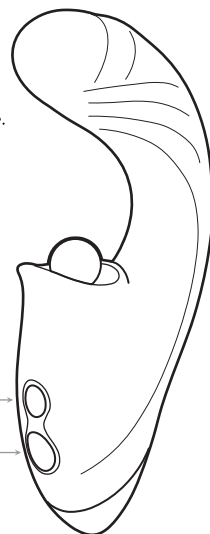

INYA

CAPRISE RECHARGEABLE RABBIT

For warranty information, latest products, and news visit us at:
nsnovelties.com

CARE

- * Turn off device when not in use.
- * Do not operate the device while charging.
- * Please follow the charge times indicated in the device specifications.
- * Wash after each use with liquid anti-bacterial soap and water.
- * Pat dry with a cotton towel and allow to air dry completely.

Product Dimensions: 6.97 x 1.77 x 3.27 (in)
IPX Rating: IPX6 High pressure water resistant
Battery: Rechargeable
Charge Time: Do not exceed 120 minutes
Run Time: 45 minutes
Modes: 11

PLAY

- * Press & hold any button on device for 2 seconds until indicator light turns on to power on and enter standby mode.
- * Quick press thrust button to activate thrust setting.
- * Quick press vibration button to activate and cycle through vibration and clitoral stimulation speeds/functions.
- * Press & hold any button on device for 2 seconds to end functions and power off.

THRUST
VIBRATION

CHARGE

- * The light will blink while the device is charging.
- * The light will become solid once the device is fully charged.