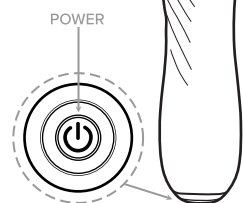

Product

Dimensions: 5.71x1.22x1.22(in)

IPX Rating: IPX6 High pressure water resistant

Battery: Rechargeable

Charge Time: Do not exceed 120 minutes

Run Time: 60 minutes

Modes: 10

PLAY

- * Press & hold power button on Sonata for 2 Seconds to power on/off.
- * Quick press power button to cycle through speeds/functions.

CHARGE

- * The light will blink while the device is charging.
- * The light will become solid once the device is fully charged.