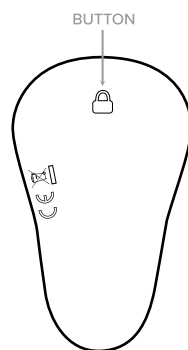

SEDUCTION

MILA

For warranty information, latest products, and news visit us at:
nsnovelties.com

CARE

- * Turn off device when not in use.
- * Do not operate the device while charging.
- * Please follow the charge times indicated in the device specifications.
- * Wash after each use with liquid anti-bacterial soap and water.
- * Pat dry with a cotton towel and allow to air dry completely.

Product

- Dimensions:** 2.83x1.81x0.98(in)
IPX Rating: IPX7 Waterproof 30 min. immersion 3 ft.
Battery: Rechargeable
Charge Time: Do not exceed 90 minutes
Run Time: 60 minutes
Modes: 7

PLAY

- * Press & hold power button on Mila for 2 seconds to power on/off. Quick press power button to cycle through speeds/functions.

CHARGE

- * The light will blink while the device is charging.
- * The light will become solid once the device is fully charged.