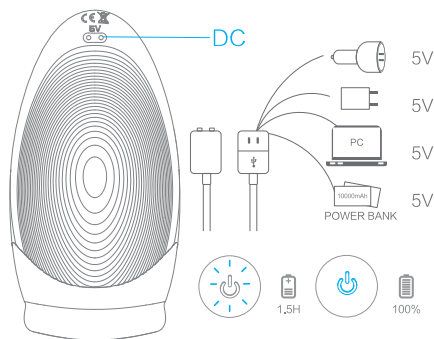

QUICK START GUIDE

SIZE

Function

- ON/OFF: Hold "Ⓢ" 3 seconds to turn on / off the product.
- Press "Ⓢ" button to Switch 9-frequency Vibrate mode

- Double-click "Ⓢ" button to control the heating function

HOW TO USE

USB MAGNETIC CHARGING

- ***WARNING: Please DO NOT** use adaptor with ">5V" output
- *Please make sure your toy is **fully charged while the first time**

- Connect the device to USB port to charge.
- Do not use the device while charging.
- Can not keep in water for a long time.