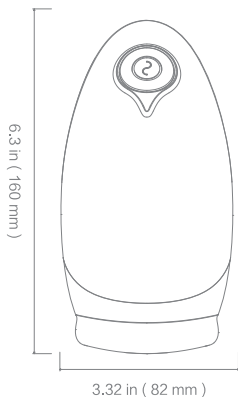

QUICK START GUIDE

SIZE

Function

- ON/OFF: Hold "Ⓢ" 3 seconds to turn on / off the product.
- Press "Ⓢ" button to Switch 9-frequency Vibrate mode

- Double-click "Ⓢ" button to control the heating function

HOW TO USE