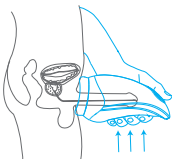

QUICK START GUIDE

SIZE

Function

- ON/OFF: Hold "Ⓢ" 3 seconds to turn on / off the product.
- Press "Ⓢ" button to Switch 9-frequency Vibrate mode

- Double-click "Ⓢ" button to control the heating function

HOW TO USE

USB MAGNETIC CHARGING

- ***WARNING: Please DO NOT** use adaptor with ">5V" output
- *Please make sure your toy is **fully charged while the first time**

- Connect the device to USB port to charge.
- Do not use the device while charging.
- Can not keep in water for a long time.