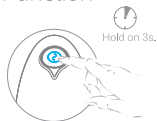

QUICK START GUIDE

SIZE

Function

- ON/OFF: Hold "Ⓢ" 3 seconds to turn on / off the product.
- Press "Ⓢ" button to Switch 9-frequency Vibrate mode

- Double-click "Ⓢ" button to control the heating function

HOW TO USE

USB MAGNETIC CHARGING

- ***WARNING: Please DO NOT** use adaptor with ">5V" output
- *Please make sure your toy is **fully charged while the first time**

- Connect the device to USB port to charge.
- Do not use the device while charging.
- Can not keep in water for a long time.